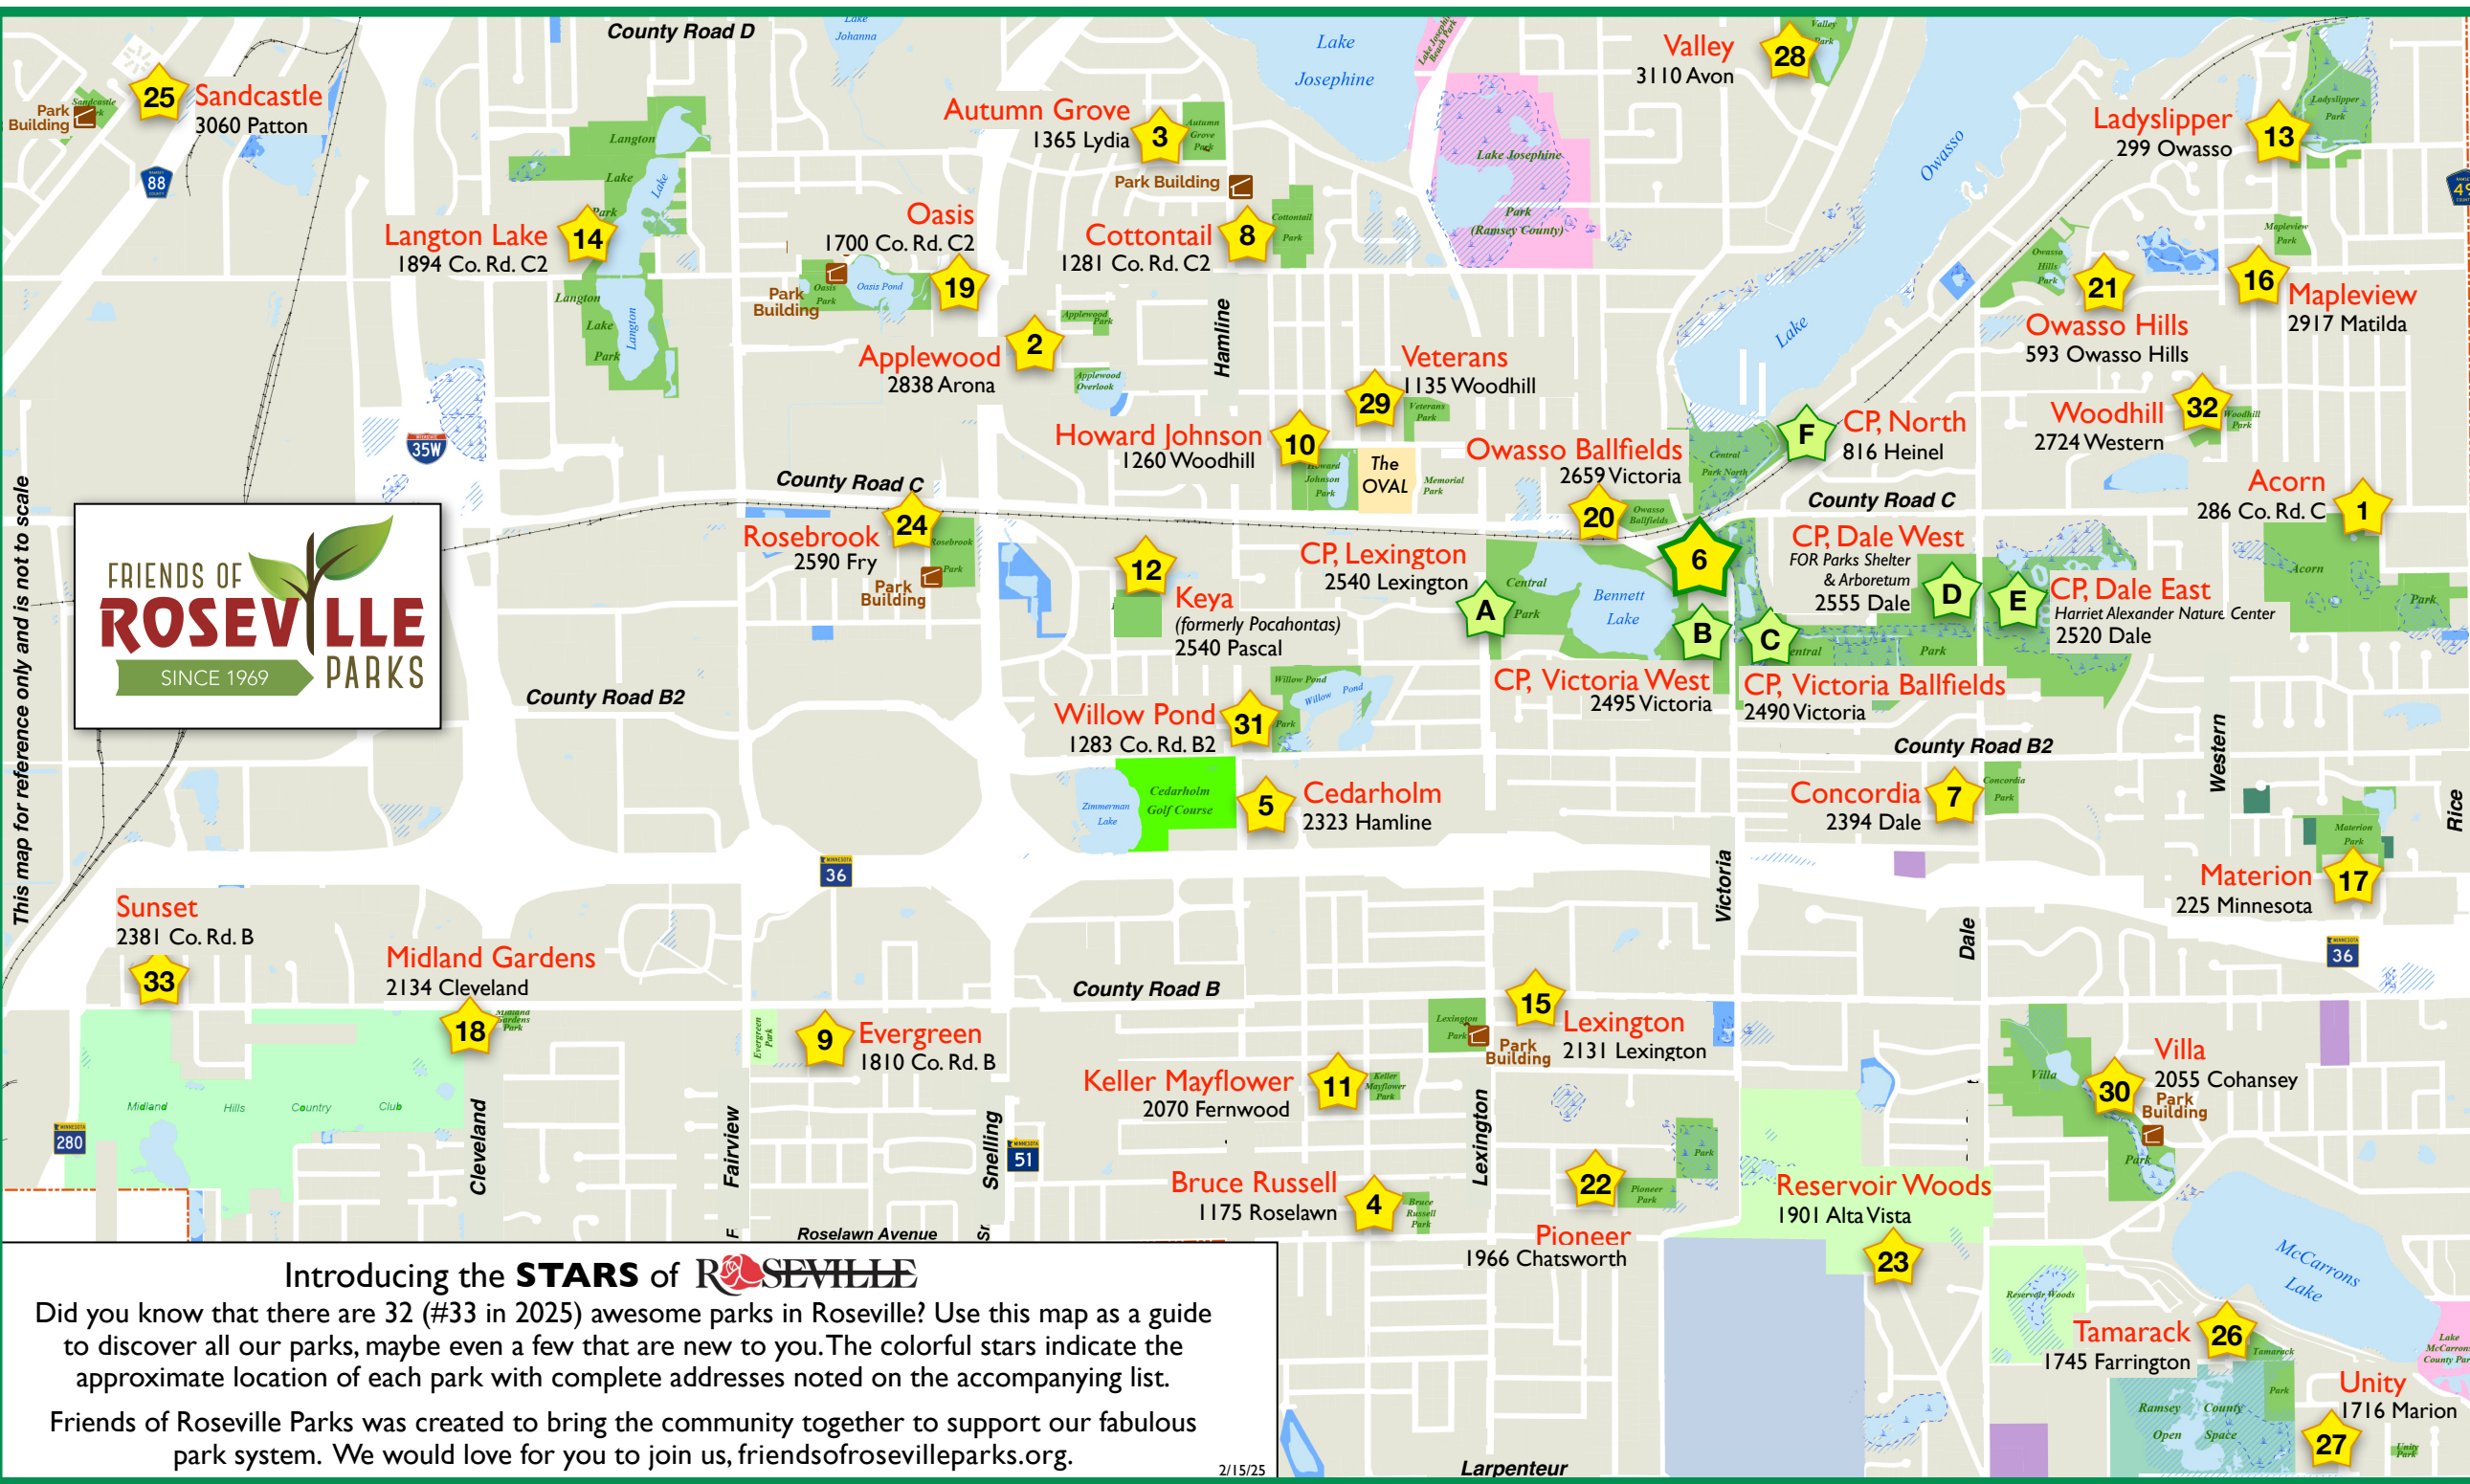

This map for reference only and is not to scale

### Introducing the **STARS** of ROSEVILLE

Did you know that there are 32 (#33 in 2025) awesome parks in Roseville? Use this map as a guide to discover all our parks, maybe even a few that are new to you. The colorful stars indicate the approximate location of each park with complete addresses noted on the accompanying list.